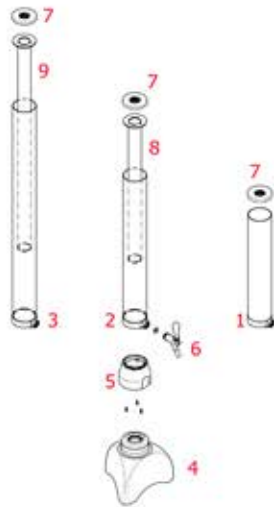

Product Sheet

TRITON *Original*

DISPENSERS

Triton 2L Original dispenser

UNITS

Triton 3L Original dispenser

Triton 5L Original dispenser

ACCESSORIES

Easywash hose

Fits any tap and allows fast rinsing of the tubes. See cleaning video.

All

(8) Ice Tube L

Fill with ice and water, keeps the drink cold even longer

3L

(9) Ice Tube XL

Fill with ice and water, keeps the drink cold even longer

TRITON *Original*

SPARES

(1) Polycarbonat tube M
(includes tap connector)

(2) Polycarbonat tube L
(includes tap connector)

(3) Polycarbonat tube XL
(includes tap connector)

(5) Tube connector
(with screws)

(4) Base

(6) Tap
(with sealing ring)

(7) Cap

FOR MODEL

UNITS

2L

3L

5L