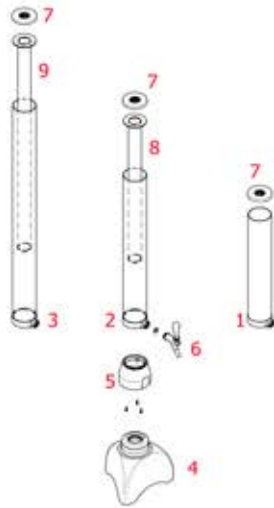

5L

Ice Bullet Set L (3 Bullets)

Use with Ice Tube L, substitutes ice cubes

3L

Ice Bullet Set XL (5 Bullets)

Use with Ice Tube XL, substitutes ice cubes

5L

Product Sheet

TRITON *Original*

SPARES

(1) Polycarbonat tube M
(includes tap connector)

(2) Polycarbonat tube L
(includes tap connector)

(3) Polycarbonat tube XL
(includes tap connector)

(5) Tube connector
(with screws)

(4) Base

(6) Tap
(with sealing ring)

(7) Cap

FOR MODEL

UNITS

2L

3L

5L