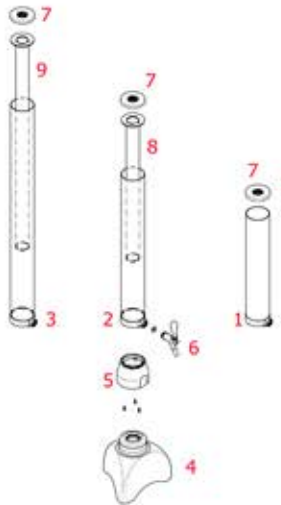

Product Sheet

TRITON *Original*

DISPENSERS

Triton 2L Original dispenser

UNITS

Triton 3L Original dispenser

Triton 5L Original dispenser

ACCESSORIES

Easywash hose

Fits any tap and allows fast rinsing of the tubes. See cleaning video.

All

(8) Ice Tube L

Fill with ice and water, keeps the drink cold even longer

3L

(9) Ice Tube XL

Fill with ice and water, keeps the drink cold even longer

TRITON *Original*

SPARES

(1) Polycarbonat tube M
(includes tap connector)

(2) Polycarbonat tube L
(includes tap connector)

(3) Polycarbonat tube XL
(includes tap connector)

(5) Tube connector
(with screws)

(4) Base

(6) Tap
(with sealing ring)

(7) Cap

FOR MODEL

UNITS

2L

3L

5L